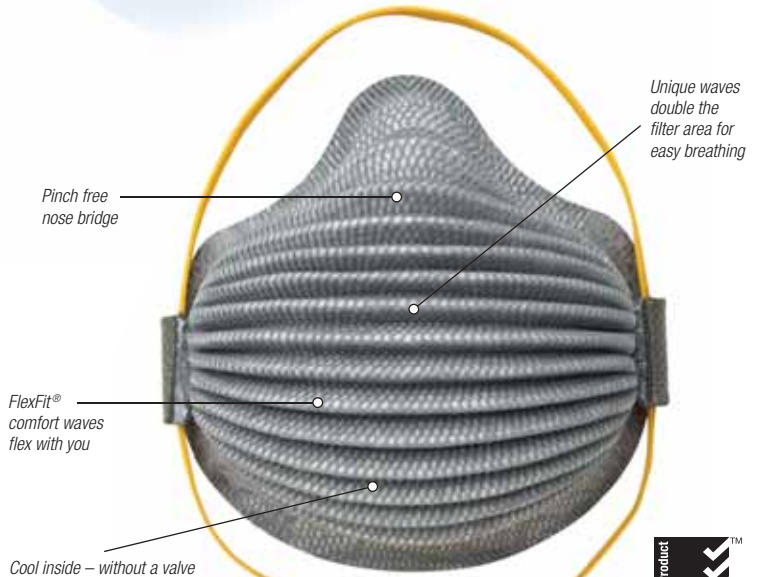

More air. More wear.™

Easier breathing and cool comfort are what you get when you wear an AirWave® respirator. The larger surface area of the patent-pending wave design means more air flows in and out of the mask – all without a valve! Easy breathing...by design.

- Relief from Nuisance levels of Organic Vapours
- Soft foam full flange for ultimate comfortable fit.
- Adjustable cool cloth SmartStrap® for a custom fit.
- SmartStrap allows respirator to hang around the neck for convenient storage during breaks and to use longer.
- Collapse resistant Dura-Mesh® shell helps respirator last longer, reduces waste and increases cost savings.
- FlexFit® design moves easily as you talk and stays in place.

Adjustable & Hangable SmartStrap®

Adjustable

Hangable

Soft Foam Full Flange

Moldex Authorized Distributor:

4800 P2 (med/large)

Per Box

8 per box, 10 boxes per case