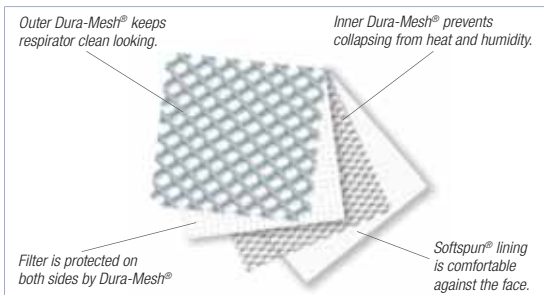

More air. More wear.™

Easier breathing and cool comfort are what you get when you wear an AirWave® respirator. The larger surface area of the patent-pending wave design means more air flows in and out of the mask – all without a valve! Easy breathing...by design.

- Relief from Nuisance levels of Organic Vapours
- Soft foam full flange for ultimate comfortable fit.
- Adjustable cool cloth SmartStrap® for a custom fit.
- SmartStrap allows respirator to hang around the neck for convenient storage during breaks and to use longer.
- Collapse resistant Dura-Mesh® shell helps respirator last longer, reduces waste and increases cost savings.
- FlexFit® design moves easily as you talk and stays in place.

Adjustable & Hangable SmartStrap®

Adjustable

Hangable

Soft Foam Full Flange

Moldex Authorized Distributor:

4800 P2 (med/large)

Per Box

8 per box, 10 boxes per case